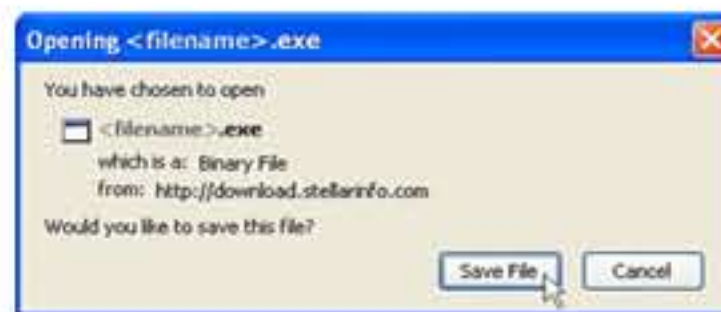

Stellar Phoenix OST to PST Converter

Steps to Install

When Opening Dialog Box Appears Click **Save File**

When Downloads Window Appears **Double-Click** the File

When Security Warning Dialog Box Appears, **Click Run**